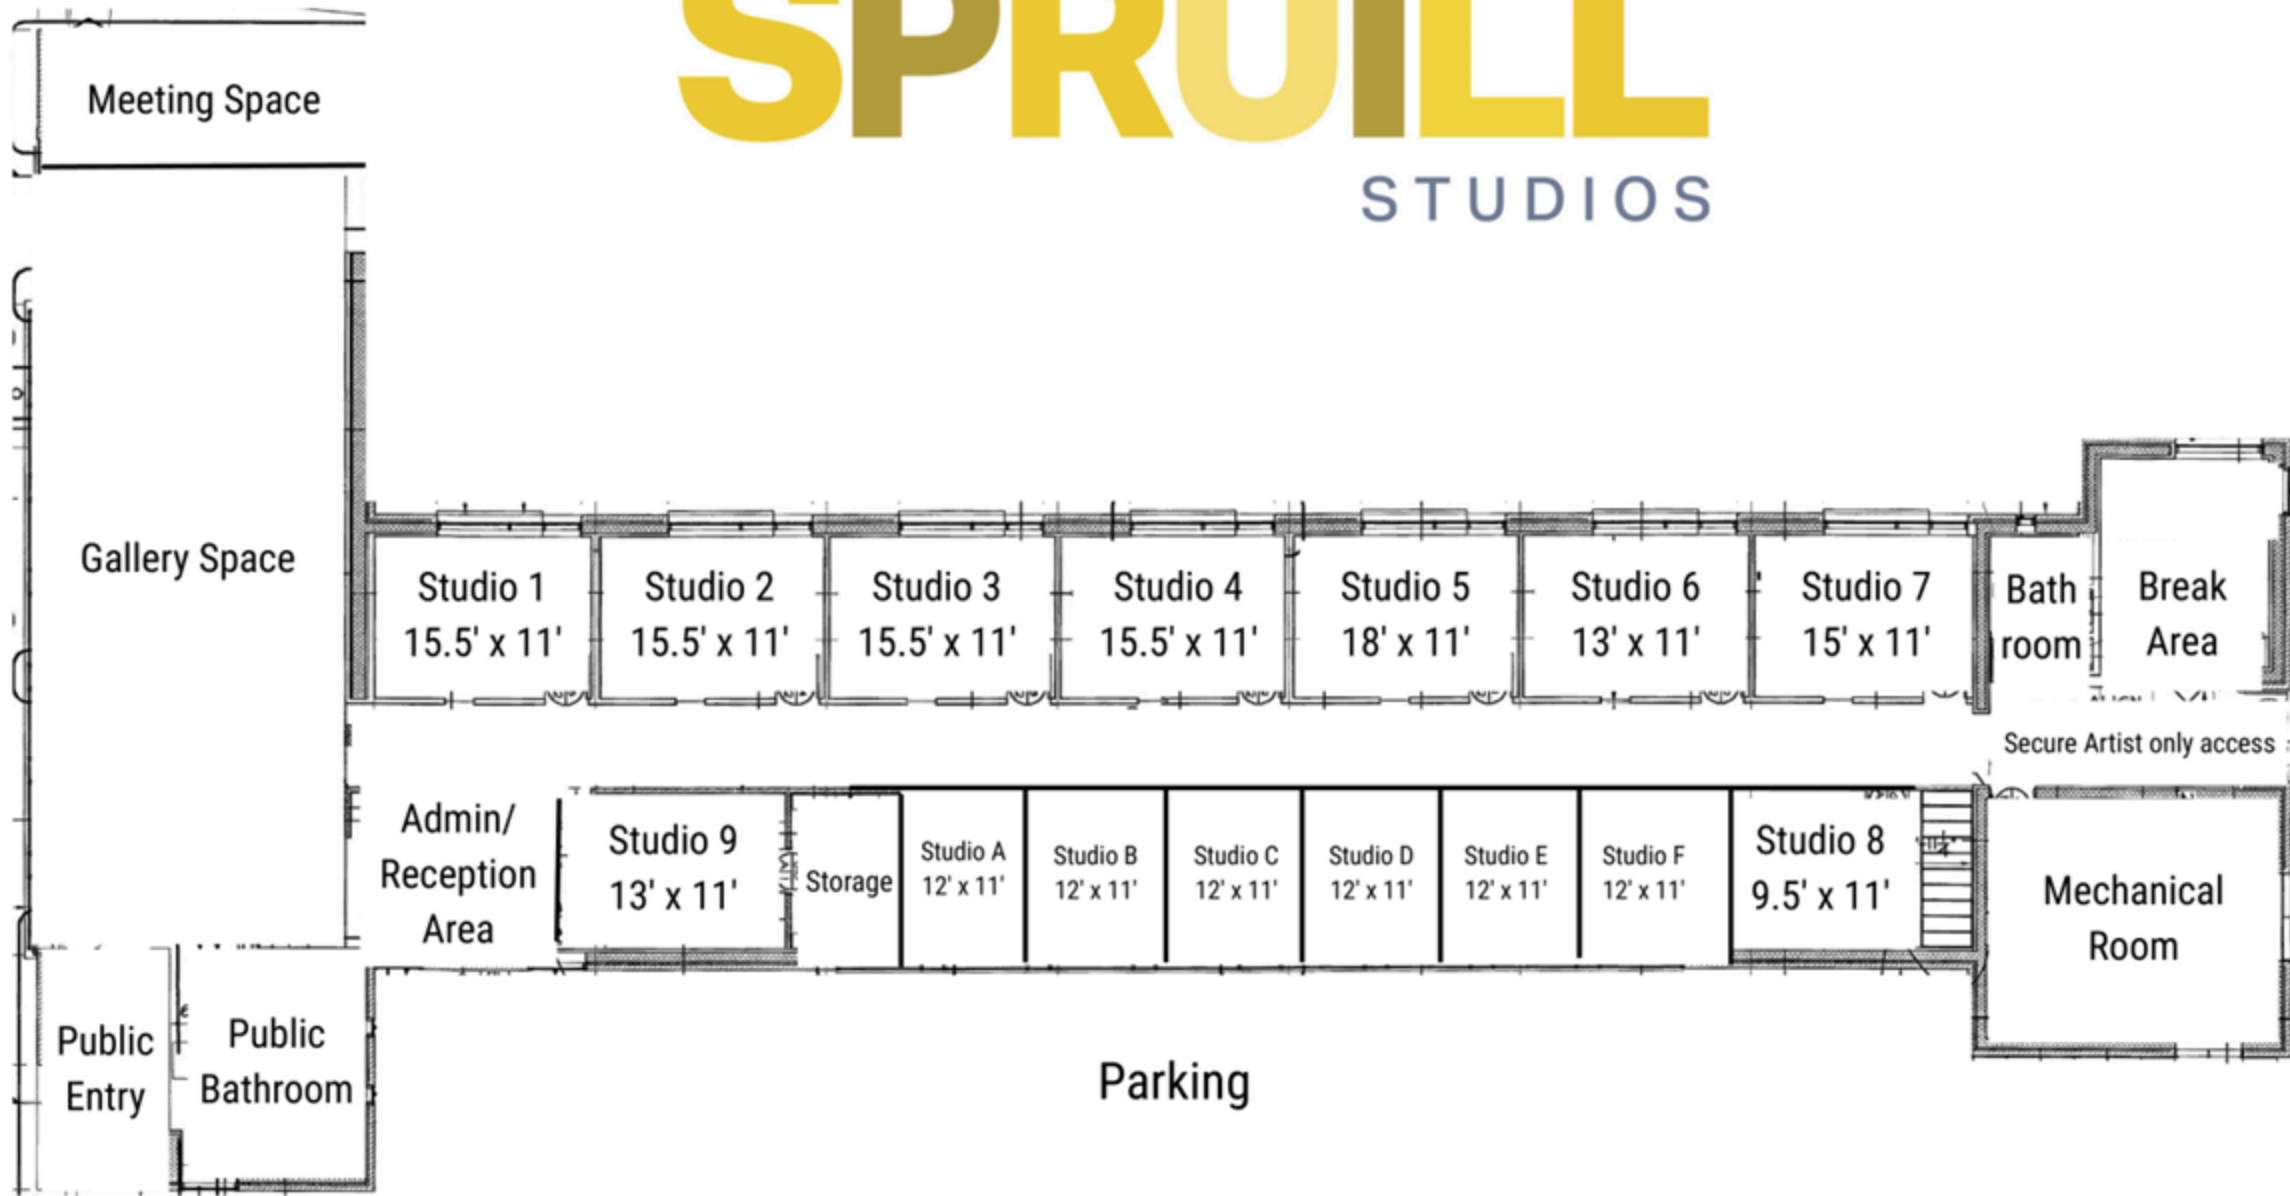

SPRUILL

STUDIOS

Peachtree Road

Spruill Studios
5468 Peachtree Road

Studio Spaces with drop ceilings/large windows

	Dimensions	Total s.f.	Monthly Rent
Studio 1	15.5' x 11'	170.5 s.f.	\$255/month
Studio 2	15.5' x 11'	170.5 s.f.	\$255/month
Studio 3	15.5' x 11'	170.5 s.f.	\$255/month
Studio 4	15.5' x 11'	170.5 s.f.	\$255/month
Studio 5	18' x 11'	198 s.f.	\$300/month
Studio 6	13' x 11'	143 s.f.	\$215/month
Studio 7	15.5' x 11'	170.5 s.f.	\$255/month
Studio 8	9.5' x 11'	104.5 s.f.	\$158/month
Studio 9	13' x 11'	143 s.f.	\$215/month

Studio Spaces with open ceilings

	Dimensions	Total s.f.	Monthly Rent
Studio A	12' x 11'	132 s.f.	\$200/month
Studio B	12' x 11'	132 s.f.	\$200/month
Studio C	12' x 11'	132 s.f.	\$200/month
Studio D	12' x 11'	132 s.f.	\$200/month
Studio E	12' x 11'	132 s.f.	\$200/month
Studio F	12' x 11'	132 s.f.	\$200/month